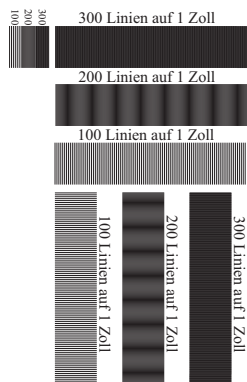

14 Punkt: Druckerchannel
12 Punkt: Druckerchannel
8 Punkt: Druckerchannel
7 Punkt: Druckerchannel
5 Punkt: Druckerchannel
3 Punkt: Druckerchannel
2 Punkt: Druckerchannel

A set of color calibration bars in cyan, yellow, and magenta. To the right is a resolution test pattern consisting of a square with a grid of lines that curve towards the corners, used to test print resolution.