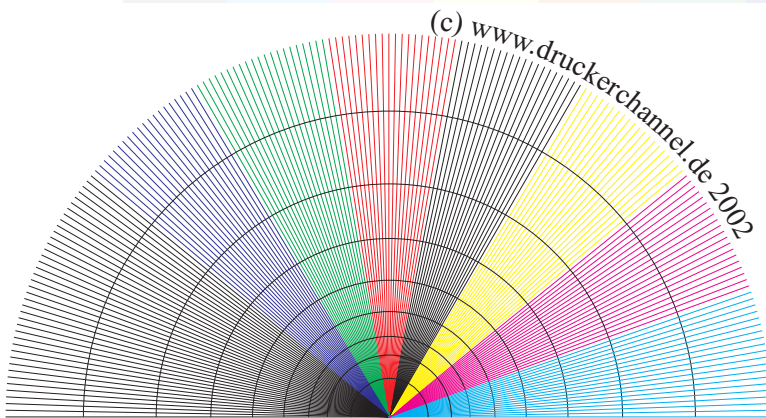

14 Punkt: Druckerchannel
12 Punkt: Druckerchannel
8 Punkt: Druckerchannel
7 Punkt: Druckerchannel
5 Punkt: Druckerchannel
3 Punkt: Druckerchannel
2 Punkt: Druckerchannel

A set of color calibration bars in cyan, yellow, and magenta. To the right is a resolution test pattern consisting of a square with a grid of lines that curve towards the corners, used to test print resolution.