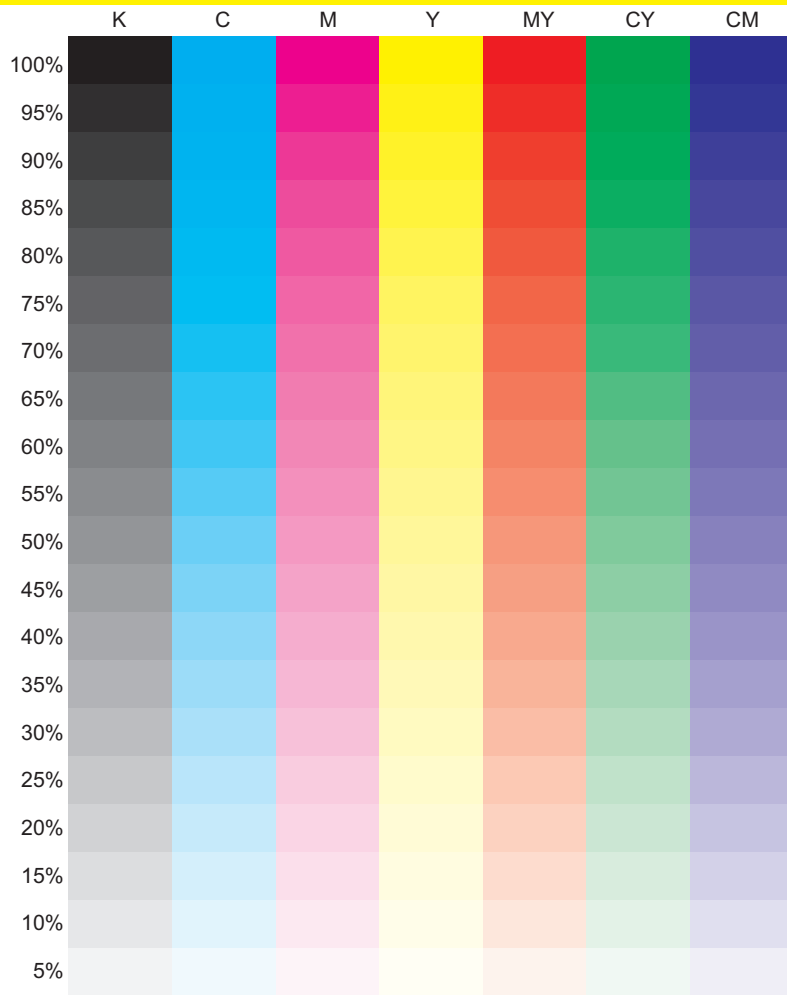

Druckerchannel.de, Florian Rigotti
Lechmühlen 14, 86925 Fuchstal

www.druckerchannel.de
rigotti@druckerchannel.de
(08243) 99 30 450

Hersteller: _____ Drucker: _____ BS: _____
Sprache: _____ Auflösung: _____ dpi
Papier: _____ Zeit: _____ Note: _____

www.druckerchannel.de, 14 Punkt
www.druckerchannel.de, 12 Punkt
www.druckerchannel.de, 11 Punkt
www.druckerchannel.de, 10 Punkt
www.druckerchannel.de, 9 Punkt
www.druckerchannel.de, 8 Punkt
www.druckerchannel.de, 7 Punkt
www.druckerchannel.de, 6 Punkt
www.druckerchannel.de, 5 Punkt
www.druckerchannel.de, 4 Punkt
www.druckerchannel.de, 3 Punkt

14 Punkt: Druckerchannel
12 Punkt: Druckerchannel
8 Punkt: Druckerchannel
7 Punkt: Druckerchannel
5 Punkt: Druckerchannel
3 Punkt: Druckerchannel
2 Punkt: Druckerchannel

A set of color calibration bars in cyan, yellow, and magenta. To the right is a resolution test pattern consisting of a square with a grid of lines that curve towards the corners, used to test print resolution.